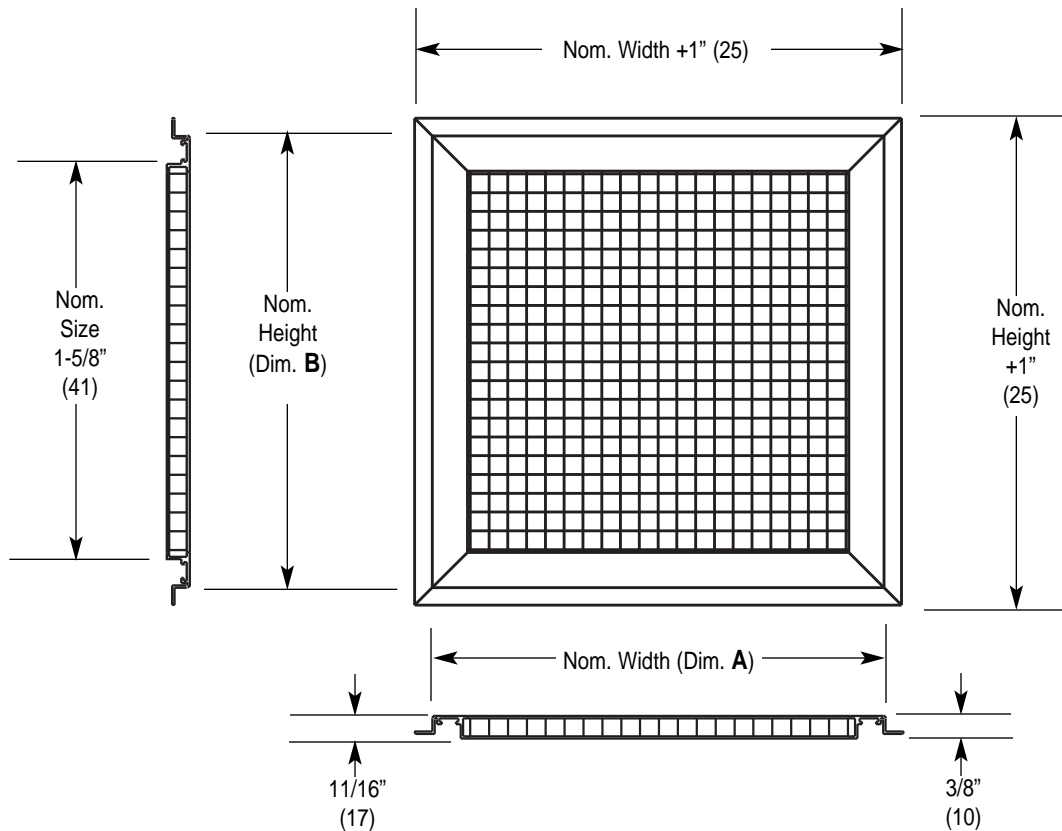

1/2" x 1/2" x 1/2" Eggcrate Return Grille with Aluminum Spline Frame

Imperial [IP] Dimensions
Metric (SI) In Parentheses

CARNES COMPANY, 448 S. Main St., P. O. Box 930040, Verona, WI. 53593-0040 Phone: 608/845-6411 Fax: 608/845-6504 E-Mail: carnes@carnes.com www.carnes.com

Notes:

1. Standard finish is electrocoat acrylic baked enamel.
2. Standard color is #11 Bright White.
3. Core and frame are aluminum.
4. Metric dimensions are given in millimeters.
5. Recommended duct size is nominal size minus 1-1/2" (38).

Nominal Size	Fits This Ceiling	Dim. A.	Dim. B
12" x 12"	12" x 12"	12" (305)	12" (305)
12" x 24"	12" x 24"	12" (305)	24" (610)
24" x 24"	24" x 24"	24" (610)	24" (610)