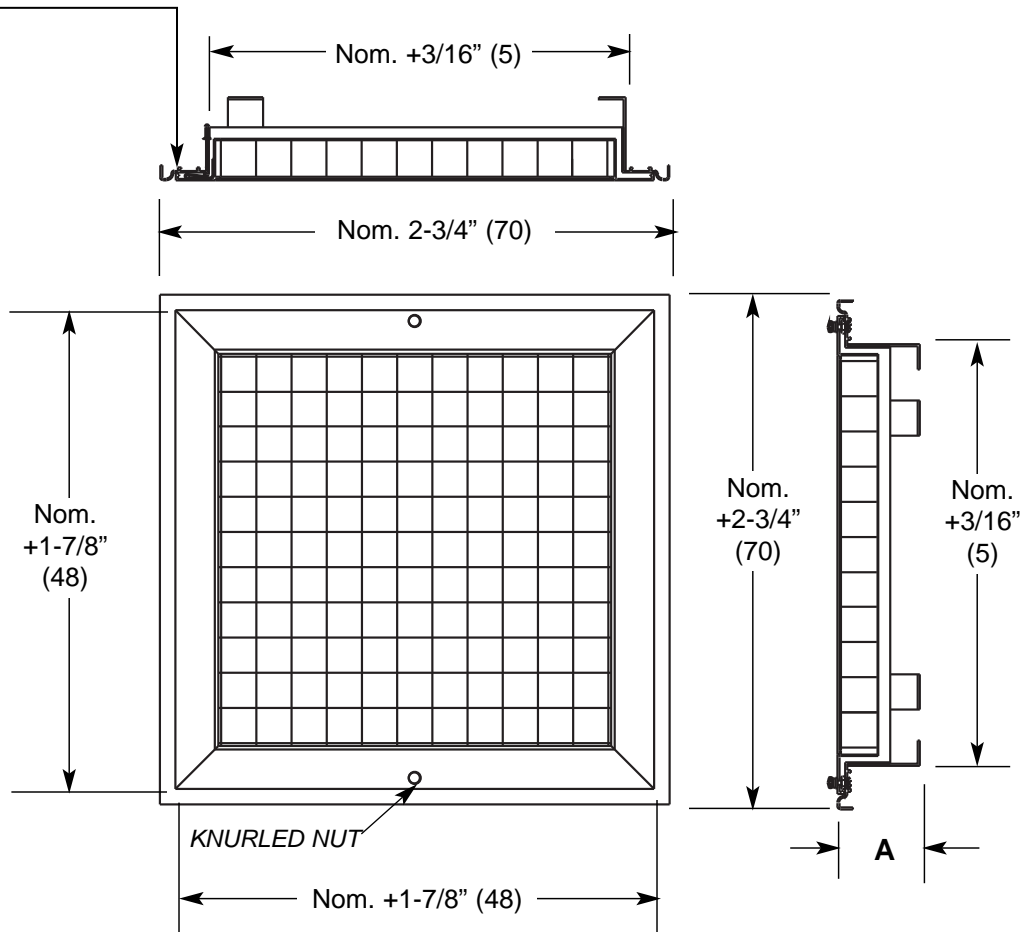

#### Detail of Hinge

- Hinge is completely concealed.
- Double hinge allows grille to swing completely out of the way for easy filter change.

Filter Nom. Thickness	Dim. A
1" (25)	2-1/6" (52)
2" (51)	3-1/16" (78)

#### Notes:

- Core is 1" x 1" x 1" (25x25x25) eggcrate.
- Standard finish is electrocoat acrylic baked enamel.
- Standard color is #11 Bright White.
- Construction is aluminum core, frame and filter frame.
- With the exceptions noted at right, the filter nominal size is the same as the grille nominal size.
- Carnes does not supply filters.
- Metric dimensions are in millimeters.
- Grille is closed with knurled nuts.

#### Sizes for T-bar Lay in Applications.

The following sizes will lay into suspended ceilings with no modification, and will take the following filter sizes.

Nominal Size	Will Fit this T-bar and take this filter size	
9" x 9" (229x229)	12" x 12" (305x305)	9" x 9" (229x229)
21" x 9" (533x229)	24" x 12" (610x305)	21" x 9" (533x229)
21" x 21" (533x533)	24" x 24" (610x610)	20" x 20" (508x508)
45" x 21" (1143x533)	48" x 24" (1219x610)	20" x 20" (508x508) [2]