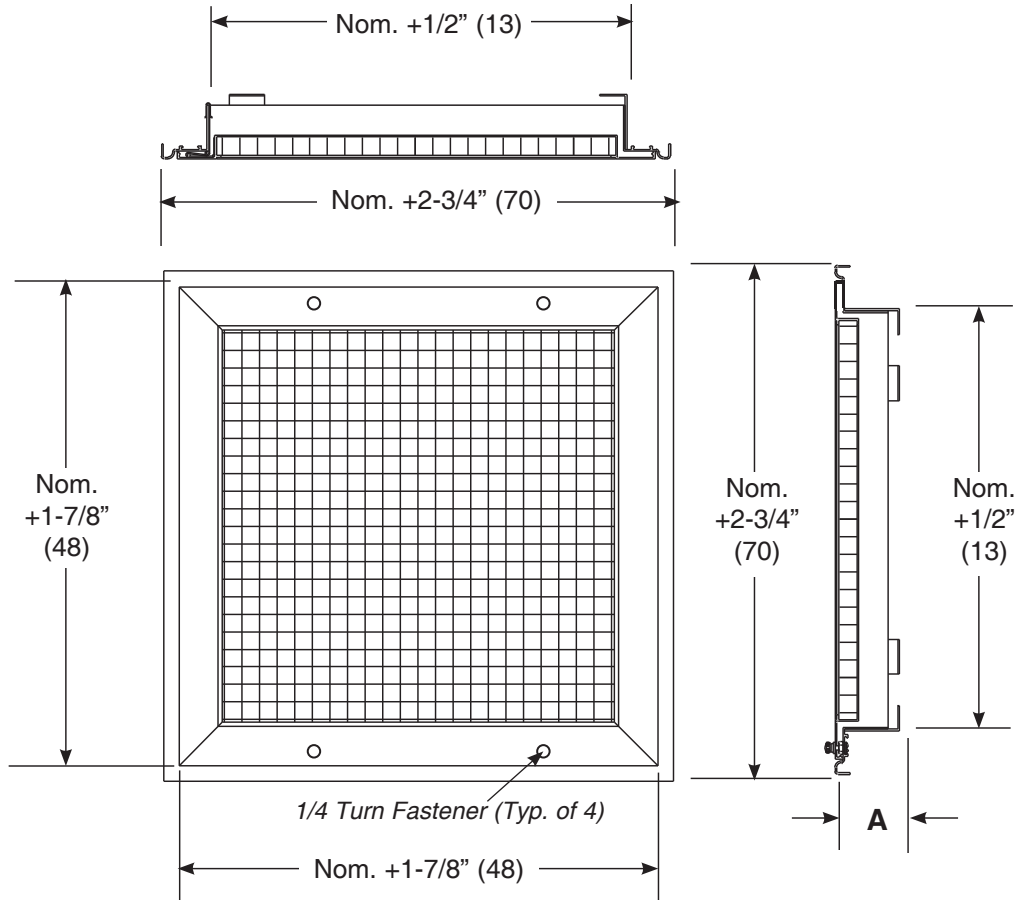

Imperial [IP] Dimensions  
Metric (SI) in Parentheses

CARNES COMPANY 448 S. Main St., P. O. Box 930040, Verona, WI 53593-0040 Phone: (608)845-6411 Fax: (608)845-6504 www.carnes.com

Filter Nom. Thickness	Dim. A
1" (25)	2-1/6" (52)
2" (51)	3-1/16" (78)

#### Notes:

- Core is 1/2" x 1/2" x 1/2" (13x13x13) eggcrate.
- Standard finish is powder coat.
- Standard color is #11 Bright White.
- Construction is aluminum core, frame and filter frame.
- With the exceptions noted at right, the filter nominal size is the same as the grille nominal size.
- Carnes does not supply filters.
- Metric dimensions are in millimeters.
- Grille is closed with 1/4 turn fastener.
- Core is removable for easy cleaning.

#### Sizes for T-bar Lay in Applications.

The following sizes will lay into suspended ceilings with no modification, and will take the following filter sizes.

Nominal Size	Will Fit this T-bar	And take this filter size
9" x 9" (229x229)	12" x 12" (305x305)	9" x 9" (229x229)
21" x 9" (533x229)	24" x 12" (610x305)	21" x 9" (533x229)
21" x 21" (533x533)	24" x 24" (610x610)	20" x 20" (508x508)
45" x 21" (1143x533)	48" x 24" (1219x610)	20" x 20" (508x508) [2]