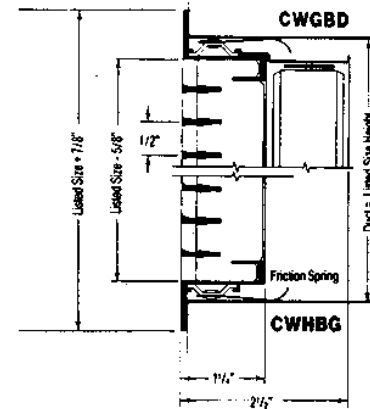

**Mullions for Multi-Core Units**

(Supply and Return)

No visible mullions through 36x36. 5/8" mullions on larger sizes as illustrated below.

**Extruded Aluminum Plaster Frame (Model RXAA)**

The Model RXAA extruded aluminum all-purpose frame is available to meet requirements for a plaster stop, or for installation after plastering where it is necessary to frequently remove the register or grille.

The frames are constructed to fit standard grille sizes. Duct openings should be made 3/16" oversize to accommodate the frame. When installed after plastering, the frame

protrudes only 11/32" from the wall. When mounted before plastering, the frame acts as a plaster ground and its edge is embedded in a plaster to make a flush mounting installation. A gasket is furnished to prevent air leakage around the frame. The natural finish is natural anodize.

Sizes greater than 48" in one direction and greater than 36" in the other direction, will be shipped knocked down.

**SPECIFICATION:**

Polyurethane Gasket  
Standard Finish: Natural Anodize Aluminum

**NOTE:**

The frames are constructed to fit standard grille sizes. Duct openings should be made 3/16" oversize to accommodate frame. When installed after plastering, the frame protrudes only 11/32" from wall. When mounted before plastering, the frame acts as a plaster ground and its edge is embedded in plaster to make a flush mounting installation.