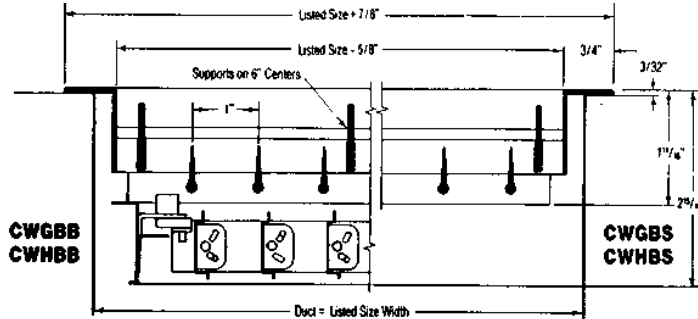

**Mullions for Multi-Core Units**

(Supply and Return)

No visible mullions through 36x36. 5/8" mullions on larger sizes as illustrated below.

**Extruded Aluminum Plaster Frame (Model RXAA)**

The Model RXAA extruded aluminum all-purpose frame is available to meet requirements for a plaster stop, or for installation after plastering where it is necessary to frequently remove the register or grille.

The frames are constructed to fit standard grille sizes. Duct openings should be made 3/16" oversize to accommodate the frame. When installed after plastering, the frame

protrudes only 11/32" from the wall. When mounted before plastering, the frame acts as a plaster ground and its edge is embedded in a plaster to make a flush mounting installation. A gasket is furnished to prevent air leakage around the frame. The natural finish is natural anodize.

Sizes greater than 48" in one direction and greater than 36" in the other direction, will be shipped knocked down.

**SPECIFICATION:**

Polyurethane Gasket  
Standard Finish: Natural Anodize Aluminum

**NOTE:**

The frames are constructed to fit standard grille sizes. Duct openings should be made 3/16" oversize to accommodate frame. When installed after plastering, the frame protrudes only 11/32" from wall. When mounted before plastering, the frame acts as a plaster ground and its edge is embedded in plaster to make a flush mounting installation.