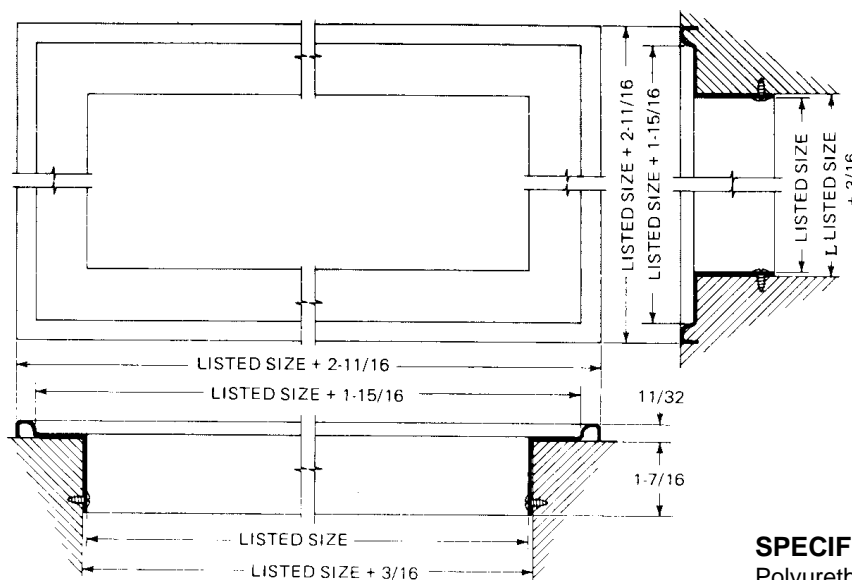

**Mullions for Multi-Core Units**

(Supply and Return)

No visible mullions through 36x36. 5/8" mullions on larger sizes as illustrated below.

**Extruded Aluminum Plaster Frame (Model RXAA)**

The Model RXAA extruded aluminum all-purpose frame is available to meet requirements for a plaster stop, or for installation after plastering where it is necessary to frequently remove the register or grille.

The frames are constructed to fit standard grille sizes. Duct openings should be made 3/16" oversize to accommodate the frame. When installed after plastering, the frame

protrudes only 11/32" from the wall. When mounted before plastering, the frame acts as a plaster ground and its edge is embedded in a plaster to make a flush mounting installation. A gasket is furnished to prevent air leakage around the frame. The natural finish is natural anodize.

Sizes greater than 48" in one direction and greater than 36" in the other direction, will be shipped knocked down.

**SPECIFICATION:**

Polyurethane Gasket  
Standard Finish: Natural Anodize Aluminum

**NOTE:**

The frames are constructed to fit standard grille sizes. Duct openings should be made 3/16" oversize to accommodate frame. When installed after plastering, the frame protrudes only 11/32" from wall. When mounted before plastering, the frame acts as a plaster ground and its edge is embedded in plaster to make a flush mounting installation.