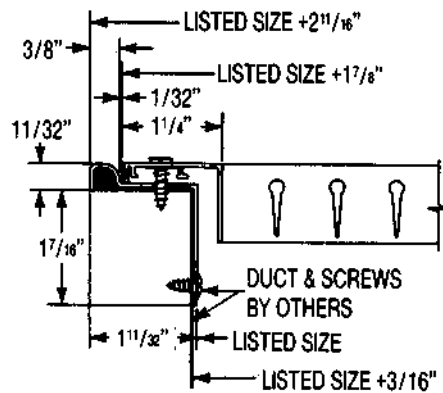

EXTRUDED ALUMINUM ALL-PURPOSE PLASTER FRAME

MODEL RXAA

The Model RXAA extruded aluminum all-purpose frame is furnished to meet requirements for a plaster stop, or for installation after plastering where it is necessary to frequently remove the register or grilles.

The frames are constructed to fit standard grille sizes. Duct openings should be made 3/16" oversize to accommodate frame. When installed after plastering, the frame protrudes only 11/32" from wall. When mounted before plastering, the frame acts as a plaster ground and its edge is embedded in plaster to make a flush mounting installation.

A gasket is furnished to prevent air leakage around frame. Standard finish is natural anodize.

Sizes greater than 48" in one direction and greater than 36" in other direction will be shipped knocked down.