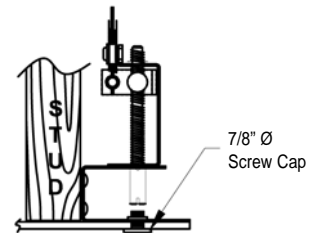

□ Model BO-896 (with rack & pinion)

- Concealed in ceiling