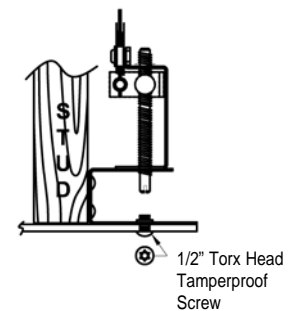

- Concealed in ceiling

□ Model BO-PL (with rack & pinion)

- For Plenums of "Ice Tong"
Style Diffusers

□ Model BO-896-P (with rack & pinion)

- Tamper proof prison model can
be used with steel ceilings

□ Model BO-702

- Concealed in wall with 3-3/4" cover plate