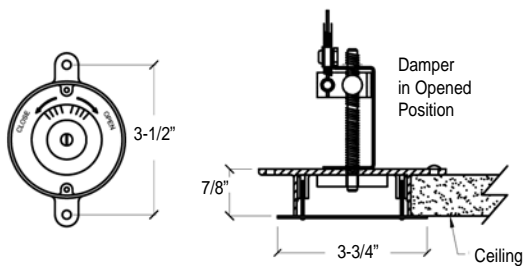

CONTROLLERS

Due to continuing research, the Carnes Company reserves the right to change specifications without notice.

□ Model BO-300 (with rack & pinion)

- Concealed in ceiling
Polished Zinc Covered Plate (std.)

- Concealed in wall with 3-3/4" cover plate