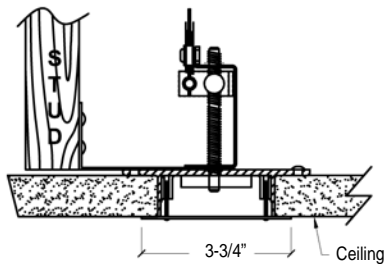

CONTROLLERS

Due to continuing research, the Carnes Company reserves the right to change specifications without notice.

□ Model BO-300 (with rack & pinion)

- Concealed in ceiling
Polished Zinc Covered Plate (std.)

- Concealed in ceiling with mtg. bracket
Polished Zinc Covered Plate (std.)

□ Model BO-R (with rack & pinion)

- Ceiling joists, above lay in ceilings,
internal plenum mount, etc.

□ Model BO-896 (with rack & pinion)

- Concealed in wall with 3-3/4" cover plate