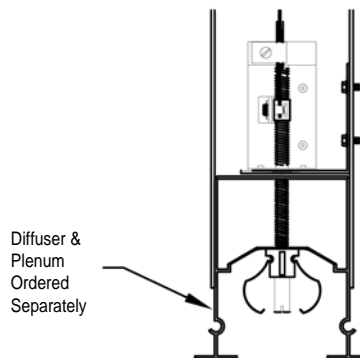

- Concealed in ceiling with mtg. bracket
Polished Zinc Covered Plate (std.)

□ Model BO-R (with rack & pinion)

- Ceiling joists, above lay in ceilings,
internal plenum mount, etc.

□ Model BO-896 (with rack & pinion)

- Concealed in ceiling

□ Model BO-PL (with rack & pinion)

- For Plenums of "Ice Tong"
Style Diffusers

□ Model BO-896-P (with rack & pinion)

- Tamper proof prison model can
be used with steel ceilings

□ Model BO-702

- Concealed in wall with 3-3/4" cover plate