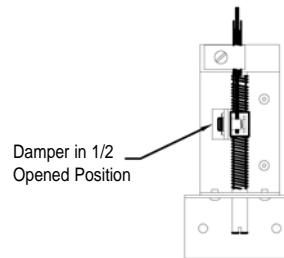

CONTROLLERS

Due to continuing research, the Carnes Company reserves the right to change specifications without notice.

□ Model BO-300 (with rack & pinion)

- Concealed in ceiling
Polished Zinc Covered Plate (std.)

- Concealed in ceiling with mtg. bracket
Polished Zinc Covered Plate (std.)

□ Model BO-R (with rack & pinion)

- Ceiling joists, above lay in ceilings,
internal plenum mount, etc.

□ Model BO-896 (with rack & pinion)